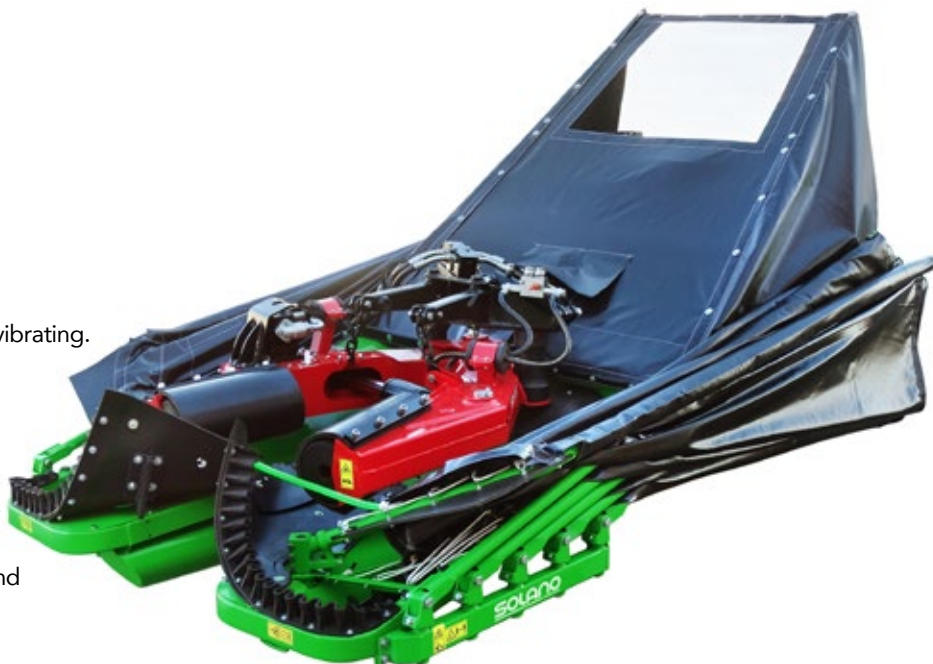

Mixed harvesters with rear umbrella

Serie 100 for dry nuts and olives

Standard equipment:

- › Simultaneous opening movement of umbrella and vibrating heads.
- › Independent regulation of the fold/unfold speed of the umbrella.
- › High pressure hydraulic system (200 bar) with:
 - › The orbital vibration block is reversible in two directions.
 - › Vibration brake.
 - › Self-tightening of the vibrating head while vibrating.
- › Olive kit (rod with spiral).
- › Mesh kit for olive
- › Monomass vibrating head with elevation and transversal orientation.
- › Hydraulic central integrated into the harvester.
- › Peelers with independent regulation..
- › Hydraulic pipes for unloading endless screw and hydraulic 3rd points directly to the tractor.
- › Hitching to the 3 points + connection through PTO SHAFT.
- › Protection grid for the tractor hydraulically adjustable.
- › Supplement 4 mass MIX.
- › PTO SHAFT 1000 r.p.m.
- › Optimal working revolutions: 880 r.p.m.
- › Prepared for the collection of nuts.

- a: Total width
- b: Total lenght
- c: Tree entrance opening
- d: Interior width

CODE	MODEL	HYDRAULIC 3rd POINT	TRANSV. ORIENT.	HEAD ELEVATION	BOX DIMENSIONS (m)					Ø UMBRELLA (m)	POWER (CV)	MINIM. PLANTING DISTANCE (m)*		
					Adjust. grid	Peelers	a	b	c			d	A	B
1041070001	RT 65 E	x	x	x	x	x	1,9	3,1	0,65	0,4	6,5	90	5	6
1041040001	RT 65 MIX	•	•	•	•	1	1,9	3,1	0,65	0,4	6,5	90	5	6
1041040002	RT 65 MIX PB6	•	•	•	•	1	1,9	3,1	0,65	0,4	6,5	90	5	6