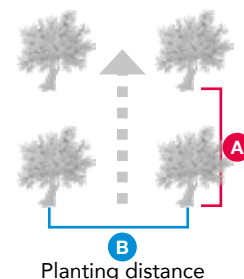

Mixed harvesters with rear umbrella

Serie 100 for dry nuts and olives

Standard equipment:

- › Simultaneous opening movement of umbrella and vibrating heads.
- › Independent regulation of the fold/unfold speed of the umbrella.
- › High pressure hydraulic system (200 bar) with:
 - › The orbital vibration block is reversible in two directions.
 - › Vibration brake.
 - › Self-tightening of the vibrating head while vibrating.
- › Olive kit (rod with spiral).
- › Mesh kit for olive
- › Monomass vibrating head with elevation and transversal orientation.
- › Hydraulic central integrated into the harvester.
- › Peelers with independent regulation..
- › Hydraulic pipes for unloading endless screw and hydraulic 3rd points directly to the tractor.
- › Hitching to the 3 points + connection through PTO SHAFT.
- › Protection grid for the tractor hydraulically adjustable.
- › Supplement 4 mass MIX.
- › PTO SHAFT 1000 r.p.m.
- › Optimal working revolutions: 880 r.p.m.
- › Prepared for the collection of nuts.

- a: Total width
- b: Total lenght
- c: Tree entrance opening
- d: Interior width

CODE	MODEL	HYDRAULIC 3rd POINT	TRANSV. ORIENT.	HEAD ELEVATION	BOX DIMENSIONS (m)					Ø UMBRELLA (m)	POWER (CV)	MINIM. PLANTING DISTANCE (m)*		
					Adjust. grid	Peelers	a	b	c			d	A	B
1041070001	RT 65 E	x	x	x	x	x	1,9	3,1	0,65	0,4	6,5	90	5	6
1041040001	RT 65 MIX	•	•	•	•	1	1,9	3,1	0,65	0,4	6,5	90	5	6
1041040002	RT 65 MIX PB6	•	•	•	•	1	1,9	3,1	0,65	0,4	6,5	90	5	6