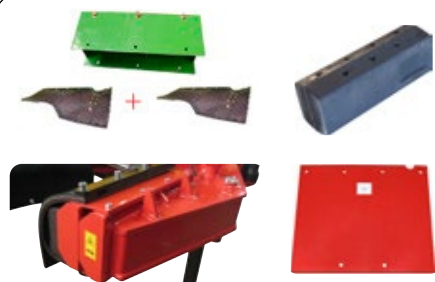

High performance olives harvesters with front umbrella

Serie 130. Vibration by closed circuit of pistons

Standard equipment:

- › Control of hydraulic functions of movement through distributor high efficiency calibrated monobloc.
- › Umbrella and clamp opening movement simultaneously.
- › Independent umbrella opening regulation.
- › Front umbrella: from Ø 6,5 to 8 m, lightweight design and reinforced structure.
- › Monomass vibrating heads. System of orbital multiple vibration in both directions to be mounted on the arms of a front-loader. High pressure hydraulic system.
- › Harvesting box
- › **1** Rear hydraulic central hitched on the 3 points of the tractor, quick hydraulic plugs, counter-weight (in option), visual gauge for the level and temperature of the oil, thermostat, cooling system, suction and return filters.
- › **2** In-cab electronic control box and sirga for vibration.
- › **3** Quick system to hitch/unhitch quickly the harvesting box.
- › **4** Electric distributor with calibrated slides.
- › Supplement 5 mass 1M.
- › PTO SHAFT 1000 r.p.m.
- › Optimal working revolutions: 880 r.p.m.

Tightening vibrating head adjustment kit

CODE
2041010019

Increment per joystick

CODE
2049000001

Kit to guide to the trunk for R90 mounted

CODE
2041010001

Kit to guide to the trunk for R120 mounted

CODE
2041010032

Kit to guide to the trunk for R130 mounted

CODE
2041010033

Deck support increment 1M mounted

CODE
2041010002

Kit "young olive trees" for R90

CODE
2041010017

Kit "young olive trees" for R120

CODE
2041010015

Kit "young olive trees" for R130

CODE
2041010027

Increment for umbrella (especificy Ø of umbrella and Ø of supplement until 8 m max.).

CODE
2049010006

Increment for 8 m initial umbrella

CODE
2049010003

Protection piece of the hydraulic cylinder