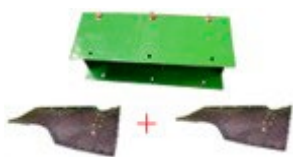

CODE	MODEL	VIBR. HEAD EXTENSION (mm)	PUMP CONTROL	UMBRELLA			MINIMUM TRACTOR POWER (CV)	MINIM. PLANTING DISTANCE (m)*	
				Abatible	Width (cm)	Ø (m)		A	B
1041010028	R130 E	x	Sirga	x	90	5	90	7	8
1041010033	R90	x	Sirga	x	90	7	120	6	7
1041010034	R90 EXT	400	Sirga	x	90	7	120	6	7
1041010035	R90 PH	x	Sirga	•	90	7	120	6	7
1041010036	R90 PH EXT	400	Sirga	•	90	7	120	6	7
1041010024	R120	400	Sirga	x	120	8	130	7	8
1041010025	R120 PH	400	Sirga	•	120	8	130	7	8
1041010027	R130	400	Sirga	x	130	8	130	7	8
1041010029	R130 PH	400	Sirga	•	130	8	130	7	8

• Available | x: Not available | (*) Minimum advisable planting distance

Options

Lateral movement of box and vibrating head

CODE
2041010025

Increase by self-regulating pump instead of Sirgas

CODE
2041010026

Tightening vibrating head adjustment kit

CODE
2041010019

Increment per joystick

CODE
2049000001

Kit to guide to the trunk for R90 mounted

CODE
2041010001

Kit to guide to the trunk for R120 mounted

CODE
2041010032