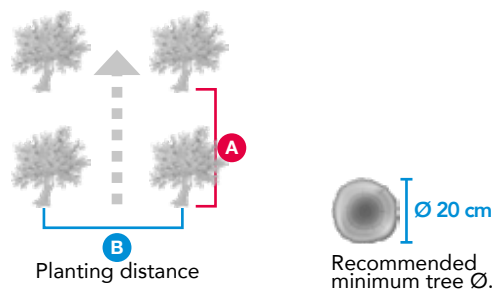

High performance olives harvesters with front umbrella

Serie 130. Vibration by closed circuit of pistons

Standard equipment:

- › Control of hydraulic functions of movement through distributor high efficiency calibrated monobloc.
- › Umbrella and clamp opening movement simultaneously.
- › Independent umbrella opening regulation.
- › Front umbrella: from Ø 6,5 to 8 m, lightweight design and reinforced structure.
- › Monomass vibrating heads. System of orbital multiple vibration in both directions to be mounted on the arms of a front-loader. High pressure hydraulic system.
- › Harvesting box
- › **1** Rear hydraulic central hitched on the 3 points of the tractor, quick hydraulic plugs, counter-weight (in option), visual gauge for the level and temperature of the oil, thermostat, cooling system, suction and return filters.
- › **2** In-cab electronic control box and sirga for vibration.
- › **3** Quick system to hitch/unhitch quickly the harvesting box.
- › **4** Electric distributor with calibrated slides.
- › Supplement 5 mass 1M.
- › PTO SHAFT 1000 r.p.m.
- › Optimal working revolutions: 880 r.p.m.

CODE	MODEL	VIBR. HEAD EXTENSION (mm)	PUMP CONTROL	UMBRELLA			MINIMUM TRACTOR POWER (CV)	MINIM. PLANTING DISTANCE (m)*	
				Abatible	Width (cm)	Ø (m)		A	B
1041010028	R130 E	x	Sirga	x	90	5	90	7	8
1041010033	R90	x	Sirga	x	90	7	120	6	7
1041010034	R90 EXT	400	Sirga	x	90	7	120	6	7
1041010035	R90 PH	x	Sirga	•	90	7	120	6	7
1041010036	R90 PH EXT	400	Sirga	•	90	7	120	6	7
1041010024	R120	400	Sirga	x	120	8	130	7	8
1041010025	R120 PH	400	Sirga	•	120	8	130	7	8
1041010027	R130	400	Sirga	x	130	8	130	7	8
1041010029	R130 PH	400	Sirga	•	130	8	130	7	8

• Available | x: Not available | (*) Minimum advisable planting distance

Options

Lateral movement of box and vibrating head

CODE
2041010025

Increase by self-regulating pump instead of Sirgas

CODE
2041010026